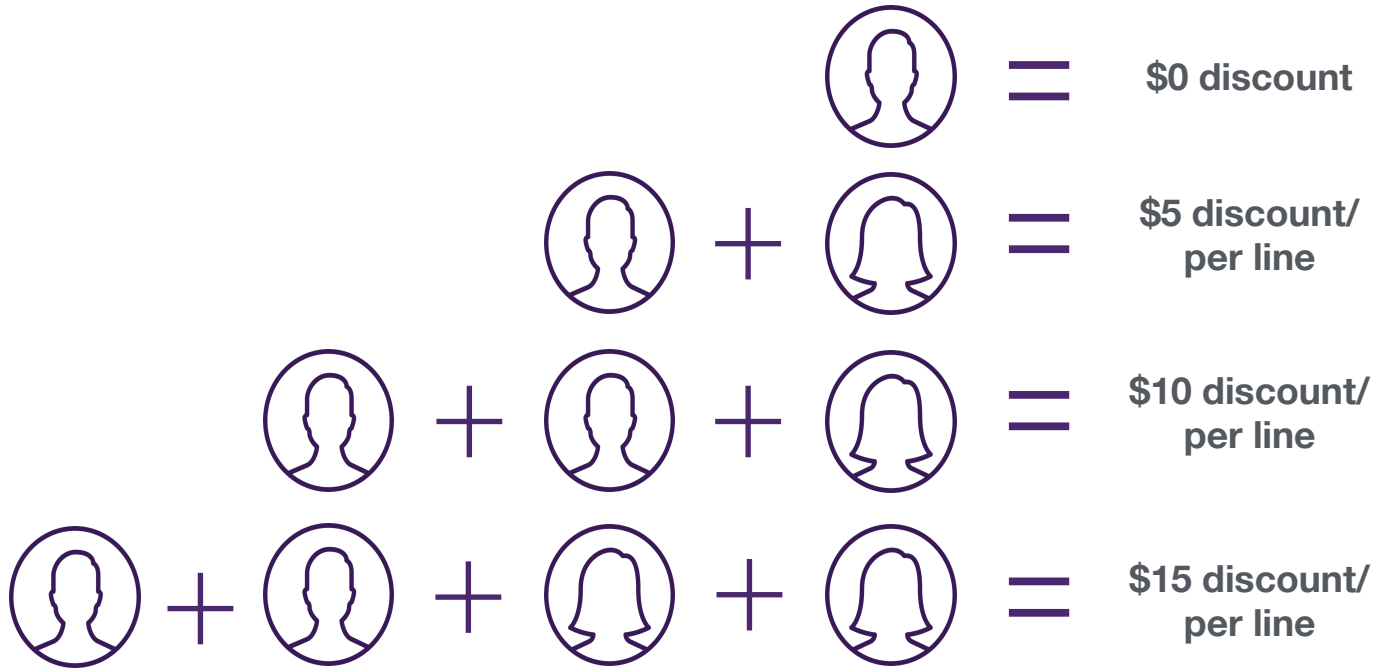

# TELUS Family Discounting | Sales Tool

- No more “**Primary**” and “**Secondary**” subscribers.
- Each subscriber chooses a Simple Share or Peace-of-Mind plan, which includes voice and data.
- Savings are automatically applied, the more you have, the more you save!

**A family of 4 saves \$60 / month !**

Simplified Discounting

Automatic stackable discount

Easier to manage

Larger discounts for multi-line accounts